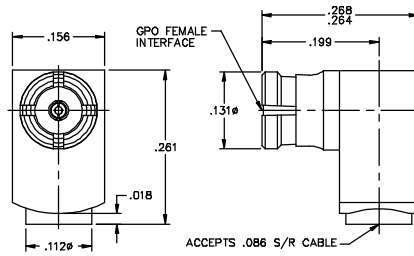

DATE REVISED: 1/18/07

CATALOG NUMBER
A115-D11-06

MATERIAL AND FINISH

CENTER CONTACT, EM/ANTI-ROCK RING, CABLE ADAPTER, AND HOUSING: BeCu: GOLD PLATE 50-100 MICRONS OVER NICKEL PLATE 50 MICRONS MIN.
DIELECTRICS: VIRGIN PTFE

CABLE PREPARATION

GPO FEMALE SWEEP R/A TO .086 S/R CABLE		IDENT CODE: 82316	Corning Gilbert Inc.
		REVISION: A	
SOURCE FILE: MECR# 2862	DWG. NO.: OL-A115-D11-06	ASSY. PROC.: AP01-072