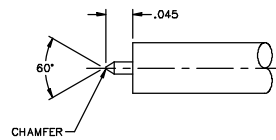

CABLE PREPARATION

GPO FEMALE SWEEP R/A TO .086 S/R CABLE		IDENT CODE: 82316	Corning Gilbert Inc.
		REVISION: A	
SOURCE FILE: MECR# 2862	DWG. NO.: OL-A115-D11-06	ASSY. PROC.: AP01-072